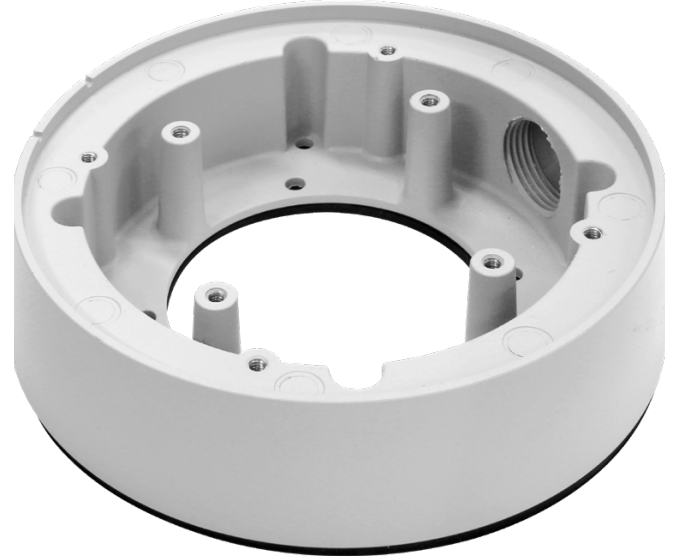

VISIX Junction Mount Bracket - BJC02

Mount Specifications

Material	Aluminum
Color	White
Dimensions	40mm x 154mm
Weight	600g

VX-JB-BJC02 Dimensions

Unit: mm