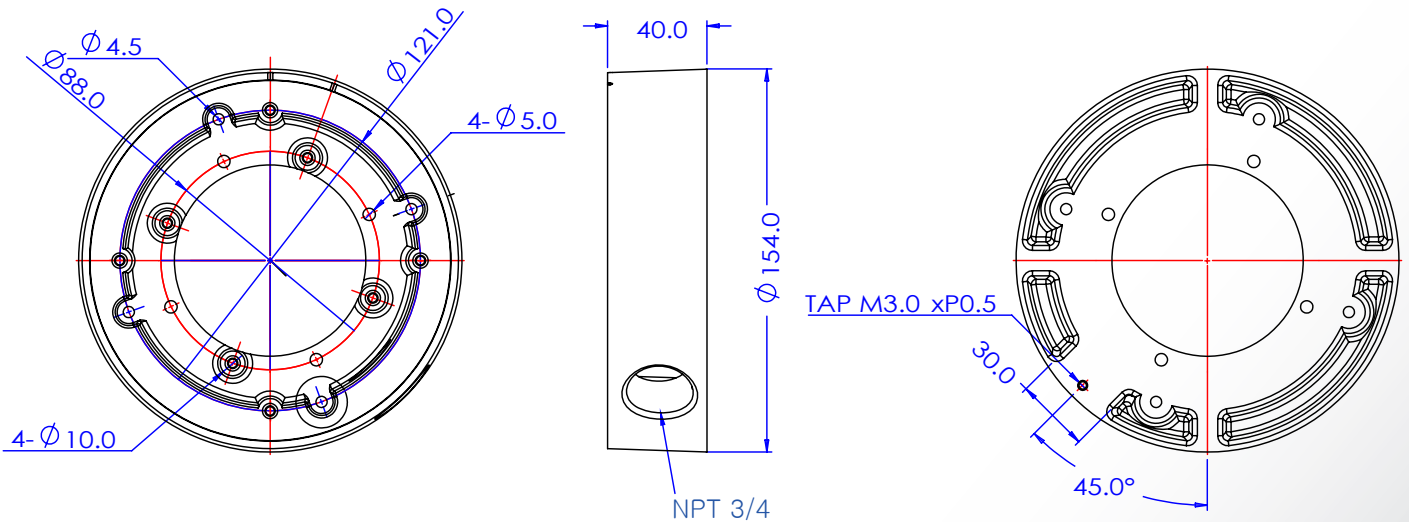

VISIX Junction Mount Bracket - BJC02

Mount Specifications

Material	Aluminum
Color	White
Dimensions	40mm x 154mm
Weight	600g

VX-JB-BJC02 Dimensions

Unit: mm