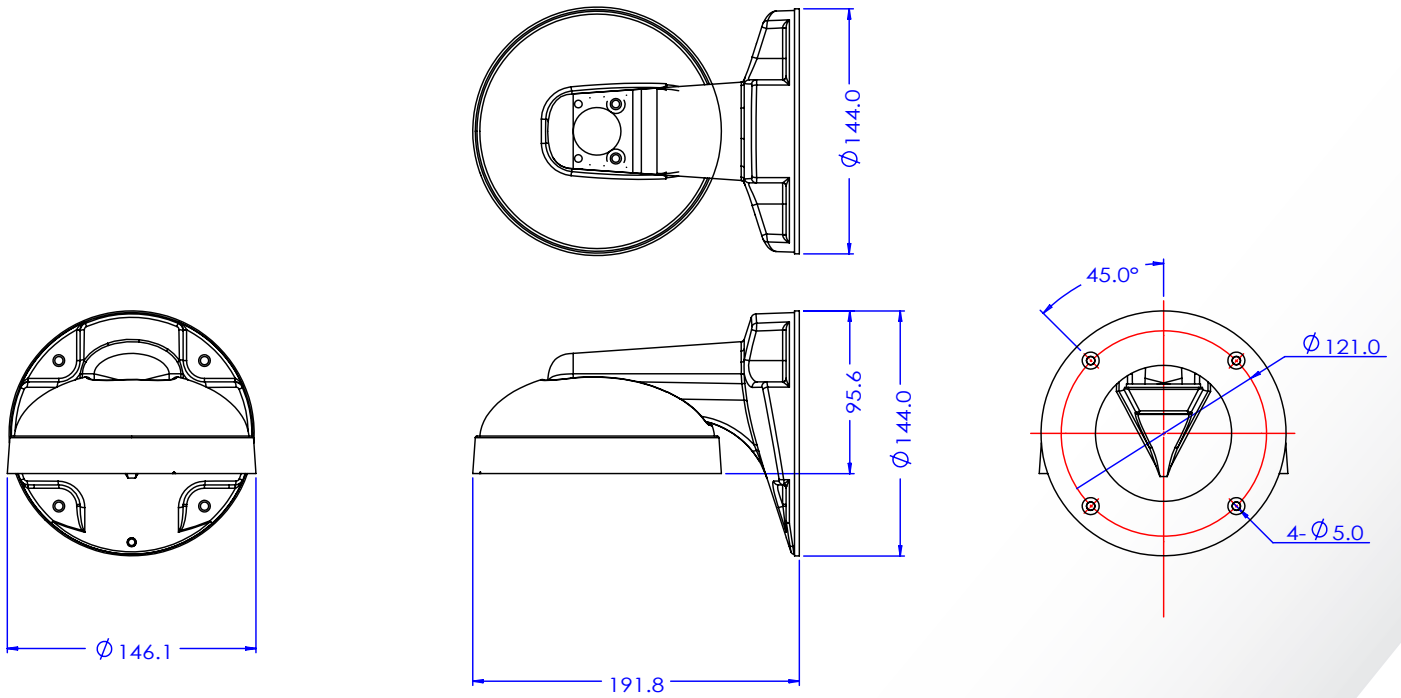

## VISIX Wall Mount Bracket - BW05

### Mount Specifications

<b>Material</b>	Aluminum
<b>Color</b>	White
<b>Dimensions</b>	144mm x 191.8mm
<b>Weight</b>	790g

## VX-WM-BW05 Dimensions

Unit: mm