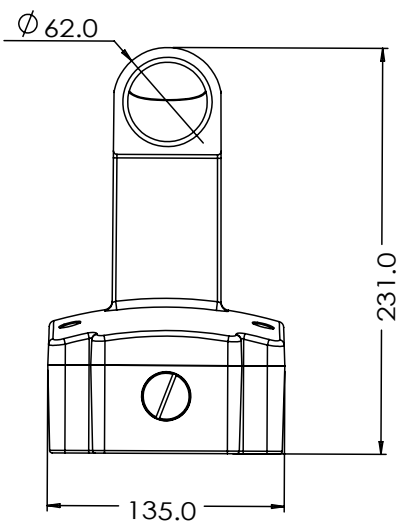

VISIX Wall Mount Bracket - BW14

Mount Specifications

Material	Aluminum
Color	White
Dimensions	231mm x 185mm
Weight	2260g

VX-WM-BW14 Dimensions

Unit: mm