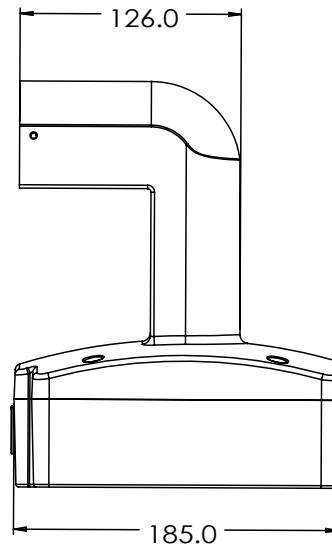

VISIX Wall Mount Bracket - BW14

Mount Specifications

Material	Aluminum
Color	White
Dimensions	231mm x 185mm
Weight	2260g

VX-WM-BW14 Dimensions

Unit: mm