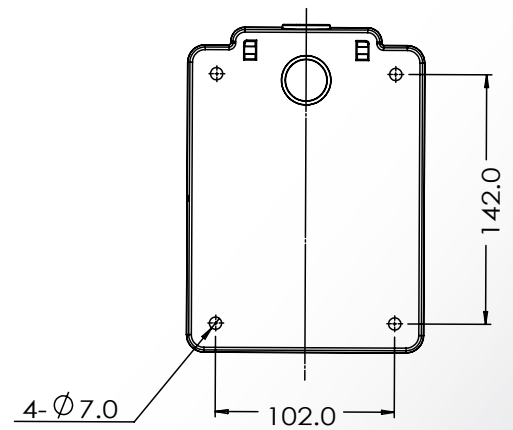

VISIX Wall Mount Bracket - BW14

Mount Specifications

Material	Aluminum
Color	White
Dimensions	231mm x 185mm
Weight	2260g

VX-WM-BW14 Dimensions

Unit: mm