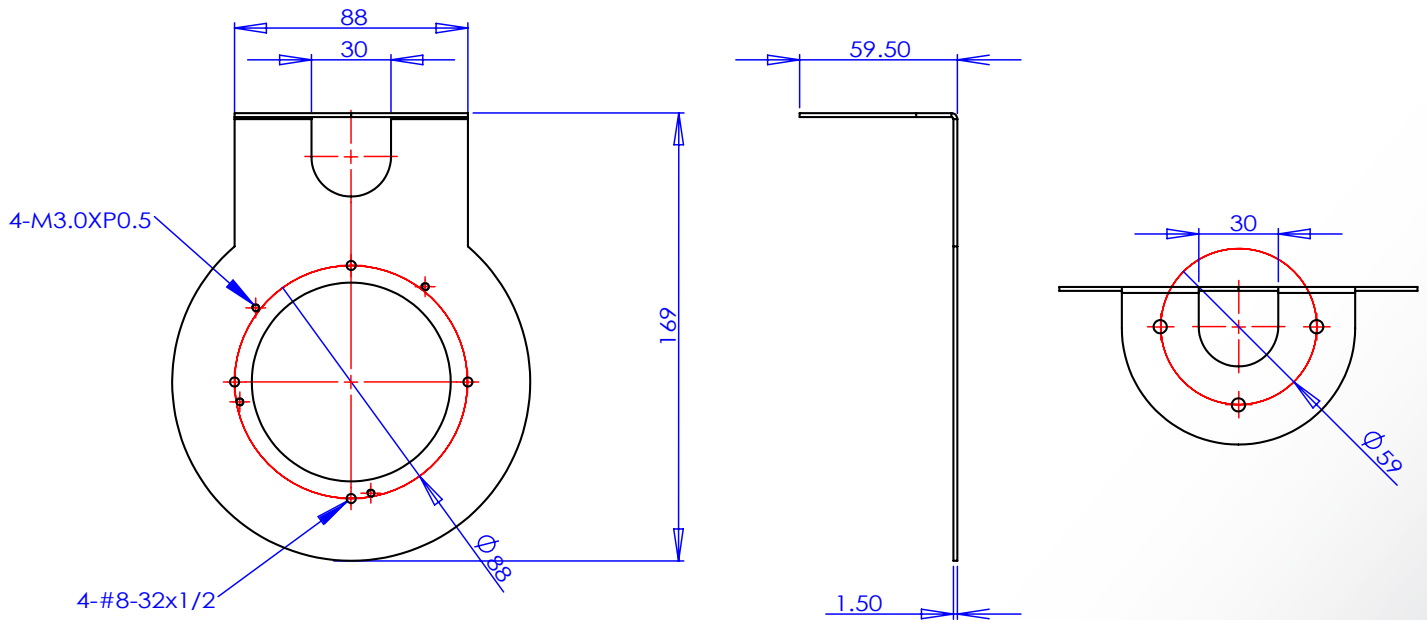

VISIX Wall Mount Bracket - BW06

Mount Specifications

Material	Aluminum
Color	White
Dimensions	88mm x 169mm
Weight	186g

VX-WM-BW06 Dimensions

Unit: mm