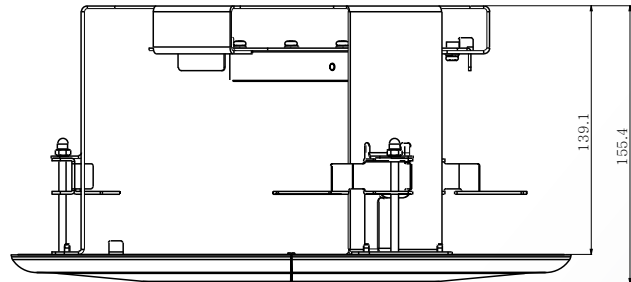

VISIX Flush Mount Bracket - BR08

Mount Specifications

Material	Aluminum
Color	White
Dimensions	155.4mm x 316mm
Weight	1680g

VX-FM-BR08 Dimensions

Unit: mm