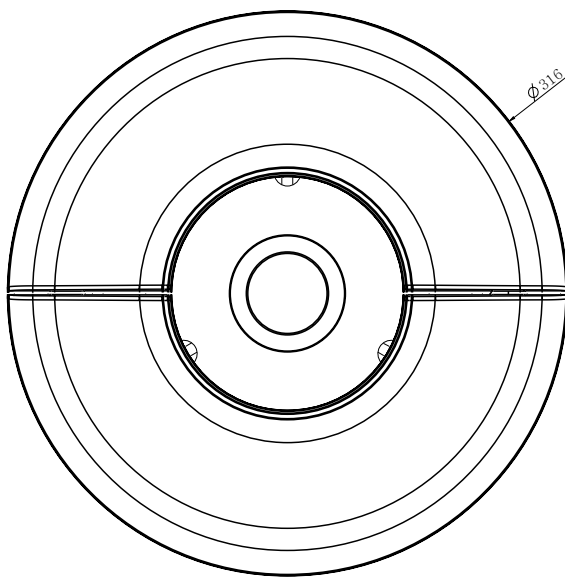

VISIX Flush Mount Bracket - BR08

Mount Specifications

Material	Aluminum
Color	White
Dimensions	155.4mm x 316mm
Weight	1680g

VX-FM-BR08 Dimensions

Unit: mm