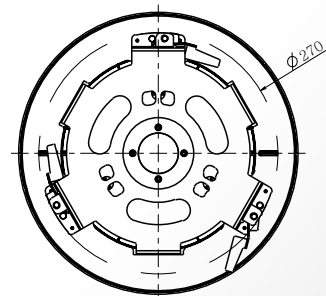

VISIX Flush Mount Bracket - BR08

Mount Specifications

Material	Aluminum
Color	White
Dimensions	155.4mm x 316mm
Weight	1680g

VX-FM-BR08 Dimensions

Unit: mm