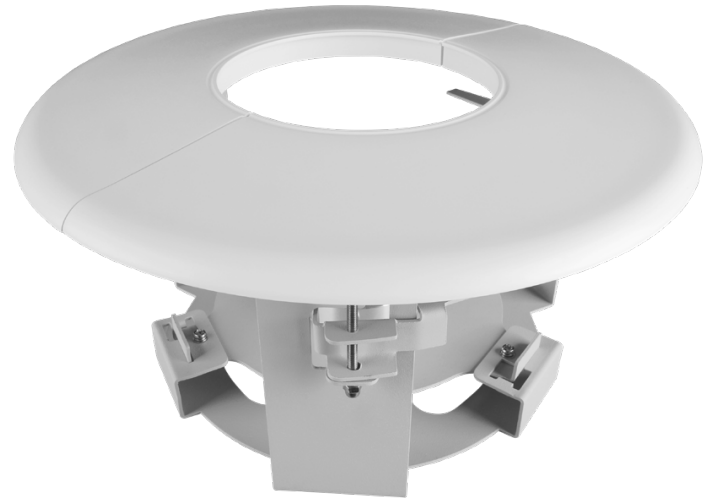

VISIX Flush Mount Bracket - BR08

Mount Specifications

Material	Aluminum
Color	White
Dimensions	155.4mm x 316mm
Weight	1680g

VX-FM-BR08 Dimensions

Unit: mm