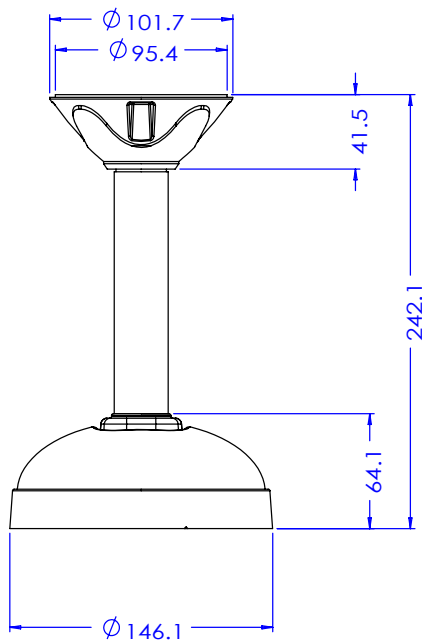

VISIX Pendant Mount Bracket - BC07

Mount Specifications

Material	Aluminum
Color	White
Dimensions	146.1mm x 242.1mm
Weight	800g

VX-PM-BC07 Dimensions

Unit: mm