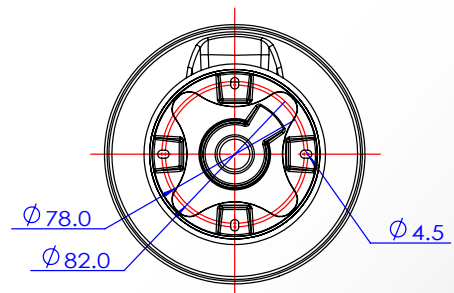

VISIX Pendant Mount Bracket - BC07

Mount Specifications

Material	Aluminum
Color	White
Dimensions	146.1mm x 242.1mm
Weight	800g

VX-PM-BC07 Dimensions

Unit: mm