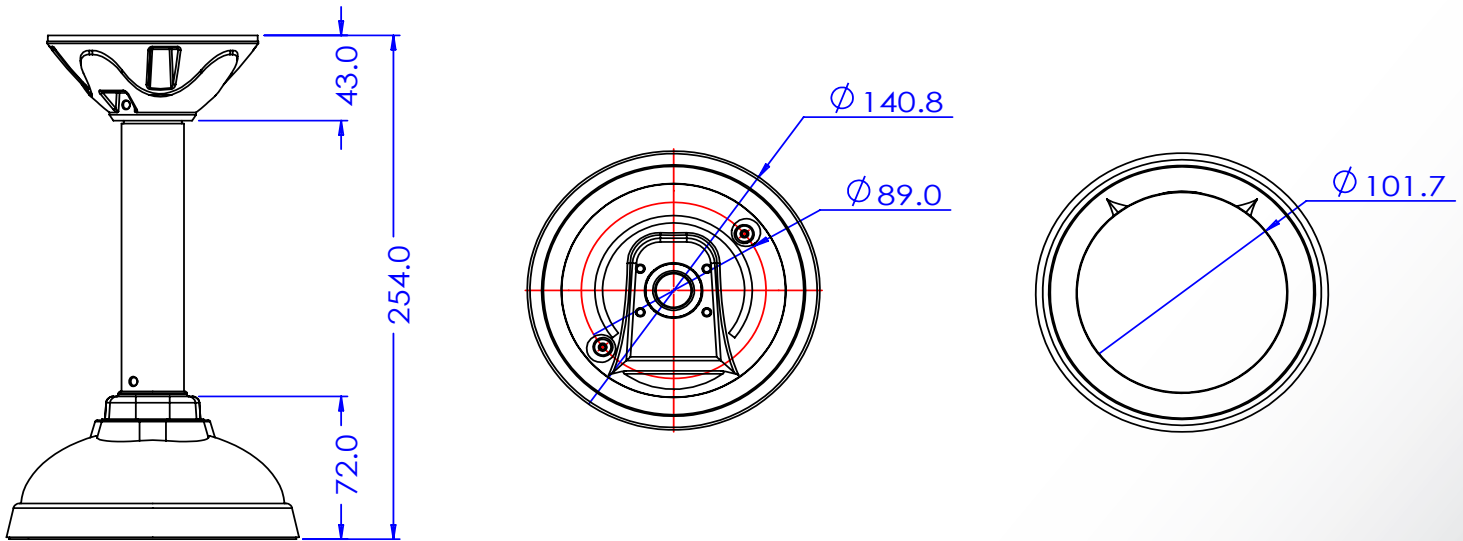

## VISIX Pendant Mount Bracket - BC10

### Mount Specifications

Material	Aluminum
Color	White
Dimensions	140.8mm x 254mm
Weight	700g

## VX-PM-BC10 Dimensions

Unit: mm