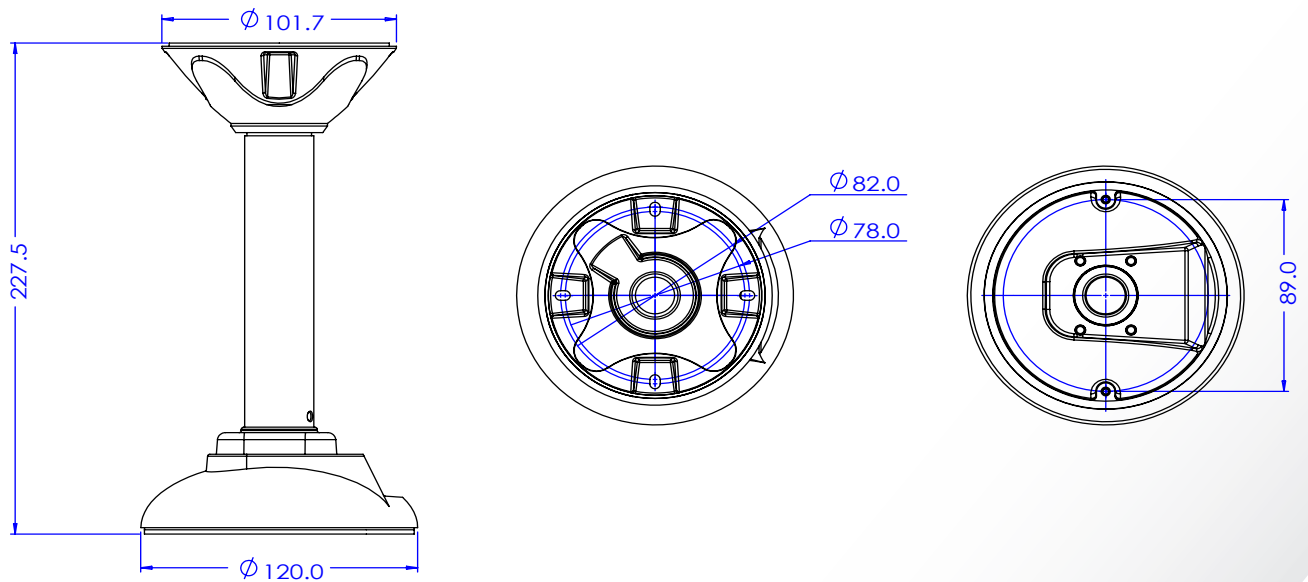

## VISIX Pendant Mount Bracket - BC11

### Mount Specifications

<b>Material</b>	Aluminum
<b>Color</b>	White
<b>Dimensions</b>	120mm x 227.5mm
<b>Weight</b>	670g

## VX-PM-BC11 Dimensions

Unit: mm