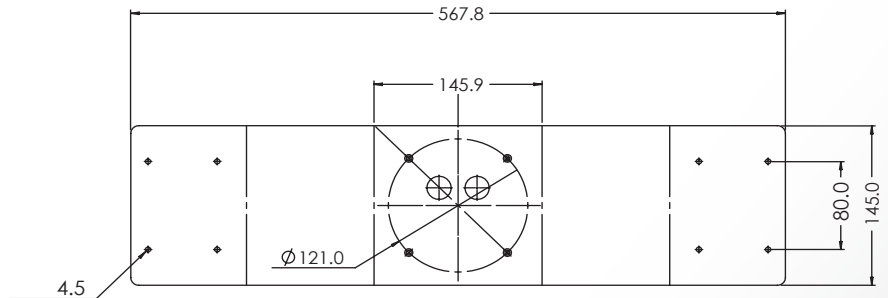

VISIX Corner Mount Bracket - BC04

Mount Specifications

Material	Aluminum
Color	White
Dimensions	145mm x 289.4mm
Weight	982g

VX-CM-BC04 Dimensions

Unit: mm