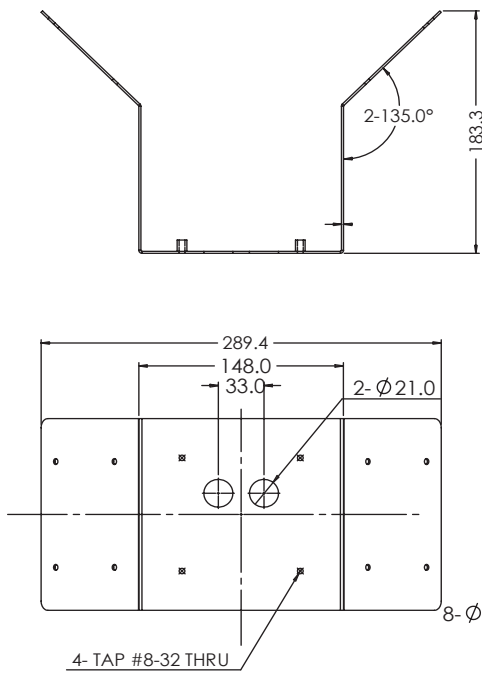

VISIX Corner Mount Bracket - BC04

Mount Specifications

Material	Aluminum
Color	White
Dimensions	145mm x 289.4mm
Weight	982g

VX-CM-BC04 Dimensions

Unit: mm