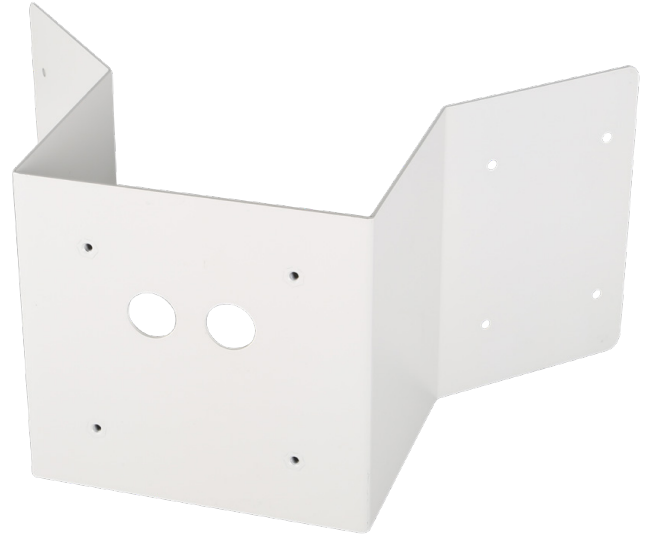

VISIX Corner Mount Bracket - BC04

Mount Specifications

Material	Aluminum
Color	White
Dimensions	145mm x 289.4mm
Weight	982g

VX-CM-BC04 Dimensions

Unit: mm