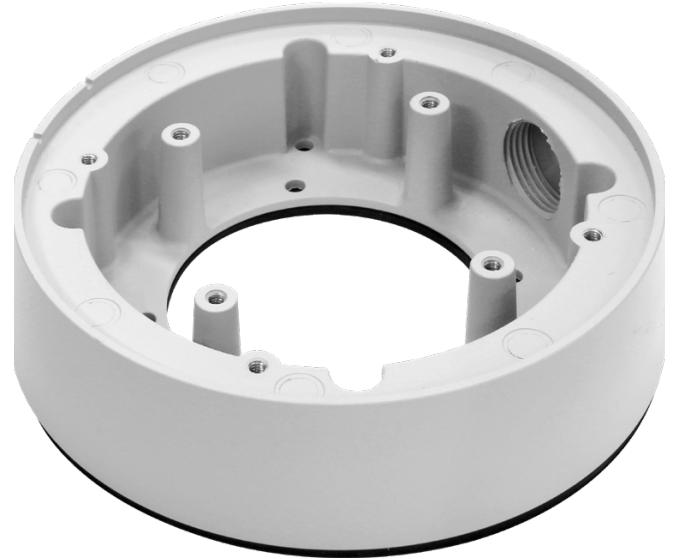

VISIX Junction Mount Bracket - BJC02

Mount Specifications

Material	Aluminum
Color	White
Dimensions	40mm x 154mm
Weight	600g

VX-JB-BJC02 Dimensions

Unit: mm