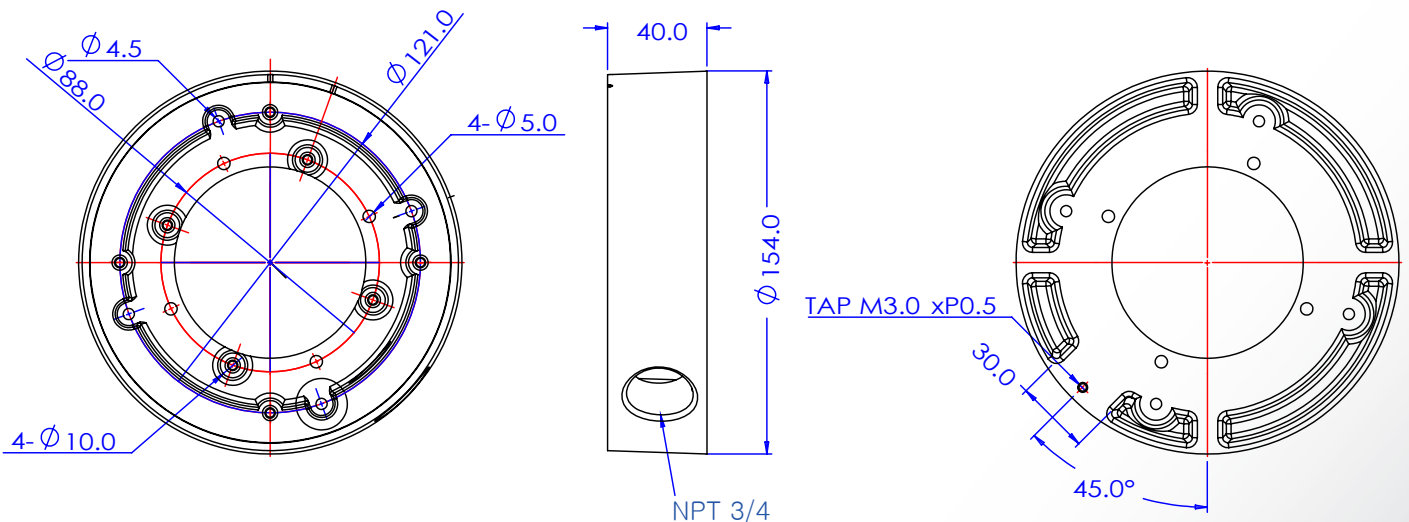

VISIX Junction Mount Bracket - BJC02

Mount Specifications

Material	Aluminum
Color	White
Dimensions	40mm x 154mm
Weight	600g

VX-JB-BJC02 Dimensions

Unit: mm