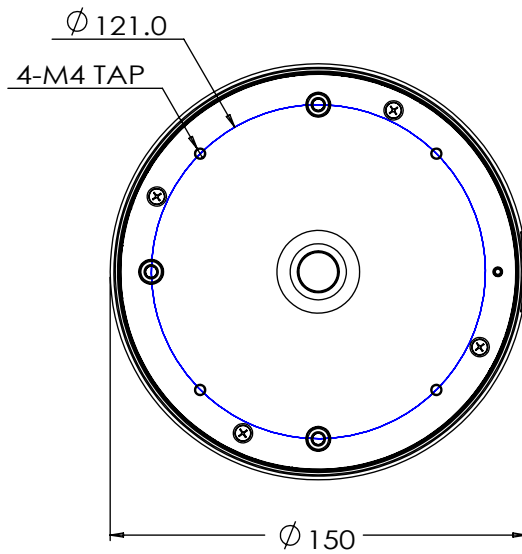

**VISIX Wall Mount Junction  
 Bracket - VX-JB-BJC09**

**Mount Specifications**

<b>Material</b>	Aluminum
<b>Color</b>	White
<b>Dimensions</b>	150mm x 50mm
<b>Weight</b>	876.5g

**VX-JB-BJC09 Dimensions**

Unit: mm