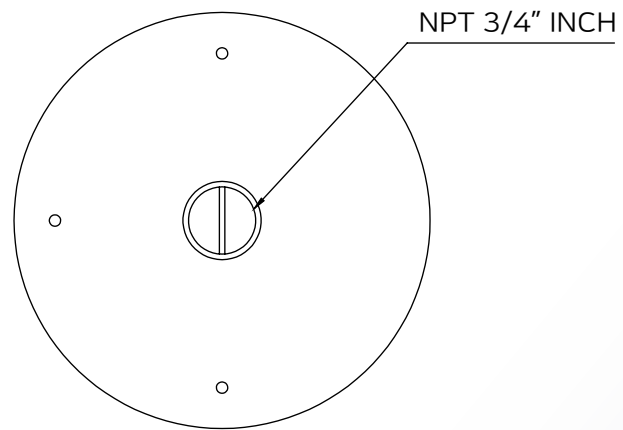

**VISIX Wall Mount Junction  
 Bracket - VX-JB-BJC09**

**Mount Specifications**

<b>Material</b>	Aluminum
<b>Color</b>	White
<b>Dimensions</b>	150mm x 50mm
<b>Weight</b>	876.5g

**VX-JB-BJC09 Dimensions**

Unit: mm