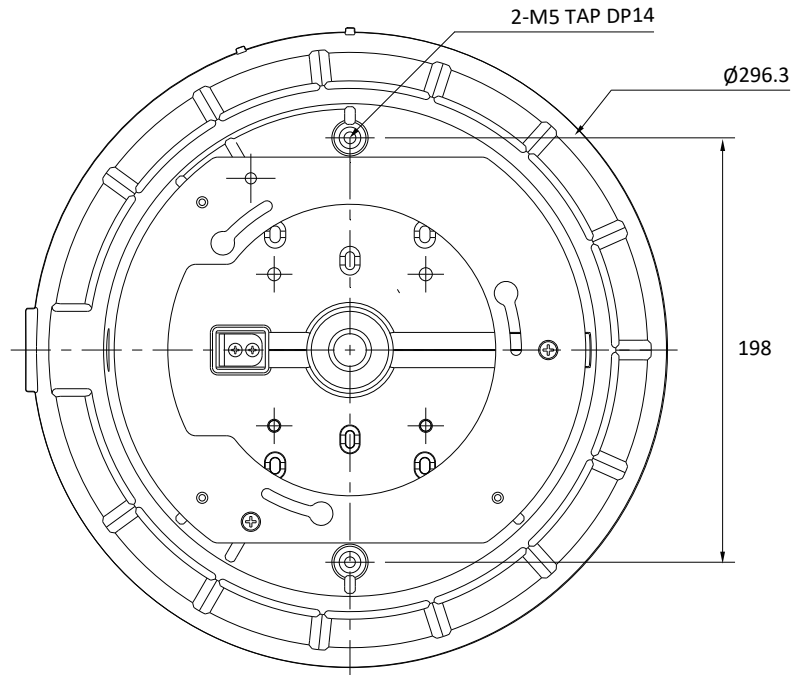

VISIX VX-JB-BJC10

JUNCTION BOX MOUNT

MOUNT SPECIFICATIONS

Spec	Description
Material	Aluminum Diecasting
Color	White
Dimensions	296mm x 60mm
Weight	2.4kg
Compatible Cameras	VX-20M-SURROUND-OD-RIAW

DIMENSIONAL DRAWING

Unit : mm