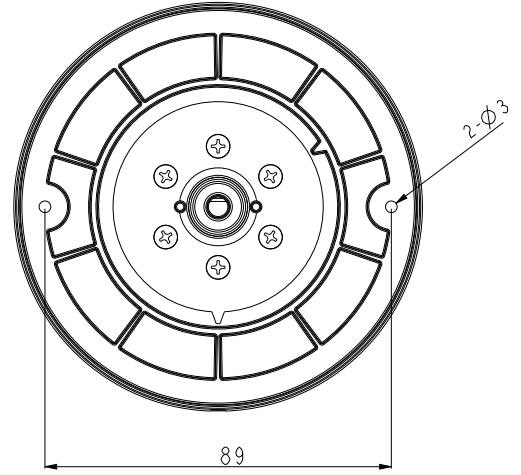

PRODUCT NUMBERS

Available Units	Description
VX-5M28-MD-IAW-02	Base Camera - VISIX 5MP, Fixed 2.8mm Lens, Indoor/Outdoor Vandal Proof Mini-dome Color Camera with Separate IR Band, Audio and Alarm I/O and True WDR, IP67/IK10 rated.
VX-5M28-MD-IAW-02-X	VISIX 5MP, Fixed 2.8mm Lens, Indoor/Outdoor Vandal Proof Mini-dome Color Camera with Separate IR Band, Audio and Alarm I/O and True WDR, IP67/IK10 rated. Includes Edge-Based Deep Learning Analytics

Hardware			
Image Sensor	1/2.8" 5.17M (STV2) CMOS	Sensor Max Resolution	2592(H) X 1944(V)
Lens	2.8mm	Frame Rate	30fps
Aperture	F2.2	Operating Temperature	-20°~ 50°
IRIS Type	Auto Exposure	Cold Start	No
Lens Type	Fixed	Operating Humidity	10-90% RH (Non-Condensing)
Angle of View	D: 121.8°, H : 97.7°, V : 73°	Impact Protection	IK10
MIN. Illumination	Color: 0.08Lux, BW: 0Lux w/ IR	IP Rating	IP67
Video Output	No	AGC (Auto Gain control)	Auto
IR Distance	28m (90ft)	Material	Aluminum-Die Casting
IR LEDs	H2IR	Dimensions (W x D x H)	105mm x72mm
Shutter Speed	Auto / Manual (1/15 ~ 1/32000), Anti-Flicker Slow Shutter (1/2,1/3,1/5,1/6,1/7.5, 1/10)	Weight	0.44kg
Day & Night	TDN (True Day & Night)	Storage	1TB Max Micro SD/SDHC/SDXC
Wide Dynamic Range (WDR)	WDR (2x) 120dB	Power Supply	Adapter is not included PoE IEEE 802.3af Class3
Certifications	FCC Part 15, Subpart B, Class A CAN ICES-3 (A)/NMB-3(A) UL and ULC Safety CE NDAA Compliant	Power Consumption	DC12V Max 10.4W PoE Max 12.5W
Ethernet	RJ45 (10/100Base-T)	Alarm In / Out	1/1 Bare Wire
Internal Mic	Yes	Audio Compression	G.711 ulaw
Audio In / Out	1(Mic)/1	SIP/VoIP Support	No / Yes

Dimensional Drawing

Unit : mm