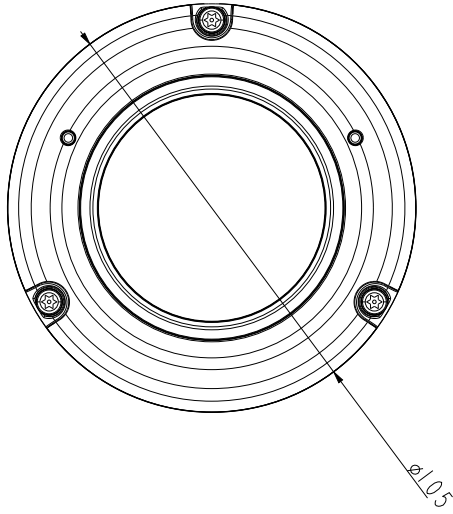

Dimensional Drawing

Unit : mm