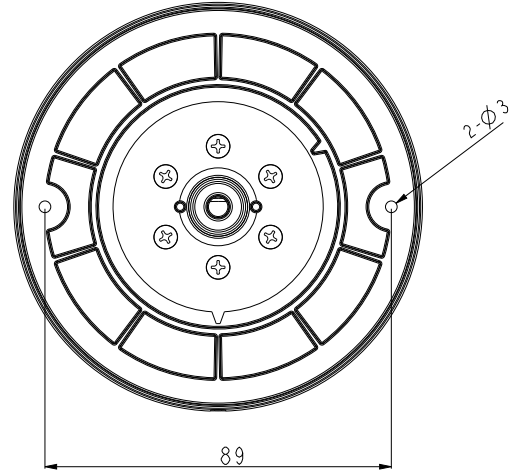

PRODUCT NUMBERS

Available Units	Description
VX-5M4-MD-IAW-02	Base Camera - VISIX 5MP, Fixed 4mm Lens, Indoor/Outdoor Vandal Proof Mini-dome Color Camera with Separate IR Band, Audio and Alarm I/O and True WDR, IP67/IK10 rated.
VX-5M4-MD-IAW-02-X	VISIX 5MP, Fixed 4mm Lens, Indoor/Outdoor Vandal Proof Mini-dome Color Camera with Separate IR Band, Audio and Alarm I/O and True WDR, IP67/IK10 rated. Includes Edge-Based Deep Learning Analytics

Hardware			
Image Sensor	1/2.8" 5.17M (STV2) CMOS	Sensor Max Resolution	2592(H) X 1944(V)
Lens	4.0mm	Frame Rate	30fps
Aperture	F2.0	Operating Temperature	-20°~ 50°
IRIS Type	Auto Exposure	Cold Start	No
Lens Type	Fixed	Operating Humidity	10-90% RH (Non-Condensing)
Angle of View	D: 99°, H : 76.6°, V :56°	Impact Protection	IK10
MIN. Illumination	Color: 0.08Lux, BW: 0Lux w/ IR	IP Rating	IP67
Video Output	No	AGC (Auto Gain control)	Auto
IR Distance	28m (90ft)	Material	Aluminum-Die Casting
IR LEDs	H2IR	Dimensions (W x D x H)	105mm x72mm
Shutter Speed	Auto / Manual (1/15 ~ 1/32000), Anti-Flicker Slow Shutter (1/2,1/3,1/5,1/6,1/7.5, 1/10)	Weight	0.44kg
Day & Night	TDN (True Day & Night)	Storage	1TB Max Micro SD/SDHC/SDXC
Wide Dynamic Range (WDR)	WDR (2x) 120dB	Power Supply	Adapter is not included PoE IEEE 802.3af Class3
Certifications	FCC Part 15, Subpart B, Class A CAN ICES-3 (A)/NMB-3(A) UL and ULC Safety CE NDAA Compliant	Power Consumption	DC12V Max 10.4W PoE Max 12.5W
Ethernet	RJ45 (10/100Base-T)	Alarm In / Out	1/1 Bare Wire
Internal Mic	Yes	Audio Compression	G.711 ulaw
Audio In / Out	1(Mic)/1	SIP/VoIP Support	No / Yes

Dimensional Drawing

Unit : mm