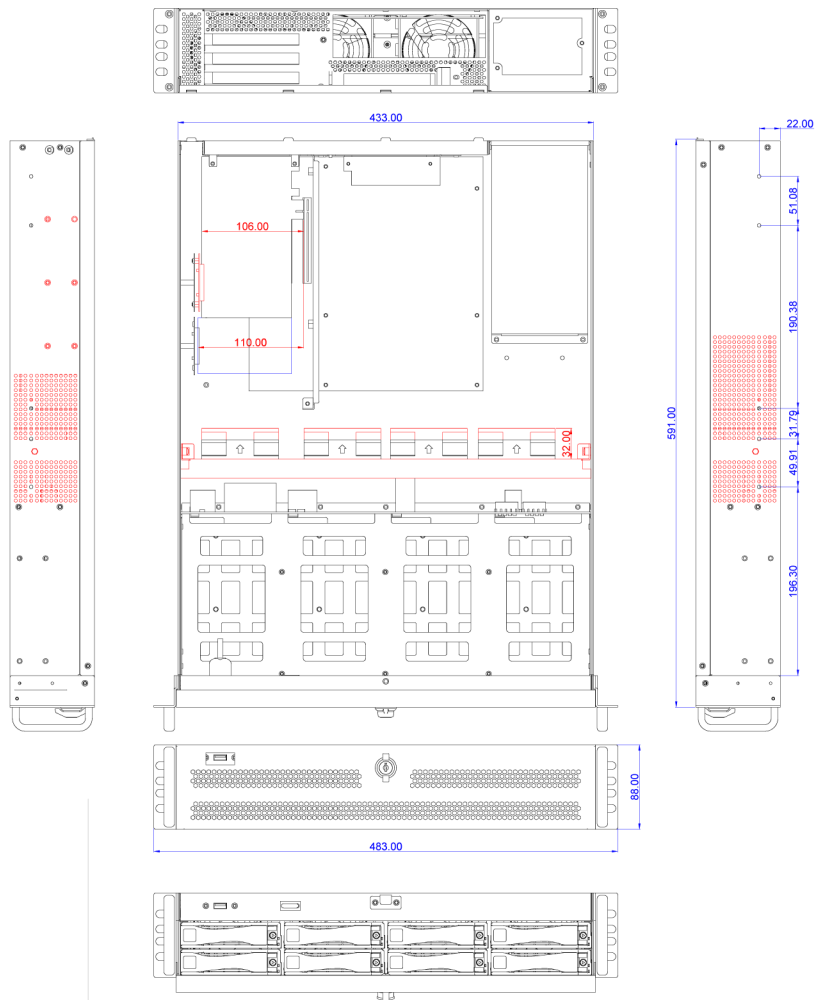

*HD analog models support both standard and HD analog cameras

Hardware			
CPU	Gen 10 Intel W-1270E Xeon w/8 cores, 16 thread	Storage Capacity	Up to 144TB (8 x 18TB)
RAM	32GB (4x 8GB)	Storage Drive Type	SATA HDD
NIC / USB / Serial Port	2 X 1GBps / Front: 1x USB 3.0; Rear: 4x USB 3.0 / 1 (RS-232)	Hot-swappable Drives	Yes, 8 removable storage bays
Monitor Outputs	1 x D-Sub port w/ max resolution of 1920x1200@60Hz 1 x HDMI ports 1 x DisplayPorts, Supports up to 3 simultaneous displays	Physical	Weight: 32lbs (No HDD) / 40lbs (8x HDD) Width: 19.015 in / 483 mm Height: 3.496 in / 88.8 mm Depth: 23.267 in / 591 mm
DisplayPort Support	Max Res: 4096x2304@60 Hz. Support for DisplayPort 1.4 version, HDCP 2.3, and HDR.)	HDMI Support	Max Res: 4096x2160@30 Hz. Support for HDMI 1.4 version and HDCP 2.3
Warranty	Software- 3 Years Hardware - 3 Years	Physical OS Drive	256GB M.2 NVME SSD
IP Camera Inputs	Up to 96 Channels	Operating Temperature	40° to 95°F / 4.5° to 35° C
Audio Input Interface:	3.5mm Output	Storage Temperature:	14° to 140°F / -10° to 60° C
Certifications	CE, FCC, NEMKO (US and Canada), UKCA, NDAA Compliant	Electrical	Voltage: 115VAC/60Hz; 230VAC/50Hz Wattage: 500 W

Back Plate Image

Dimensional Drawing

Unit: mm