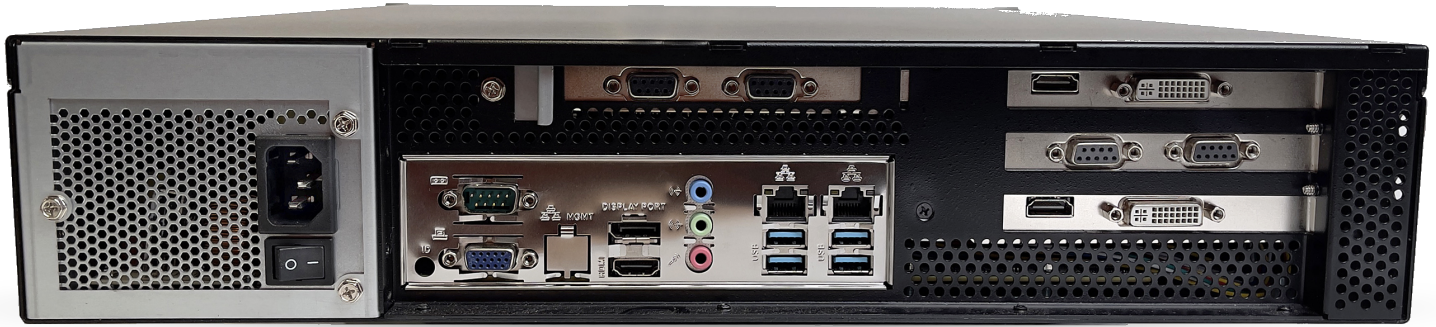

Back Plate Image