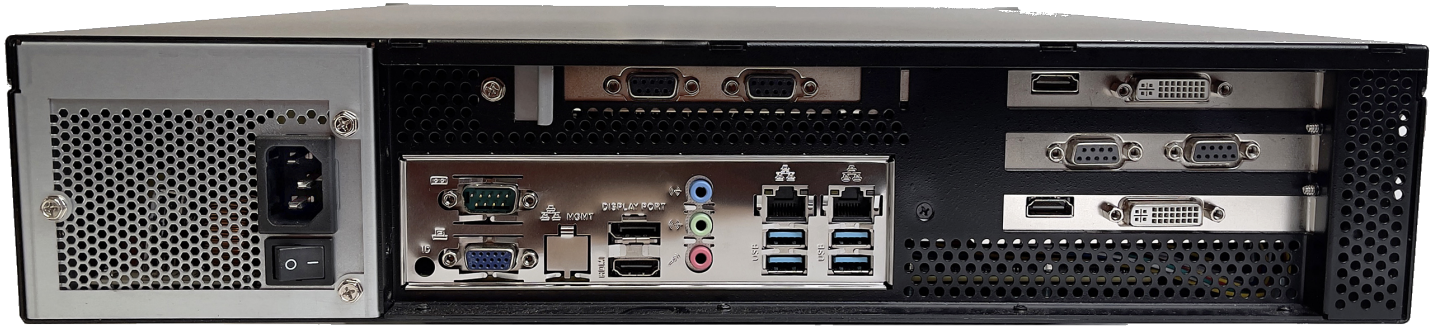

Back Plate Image