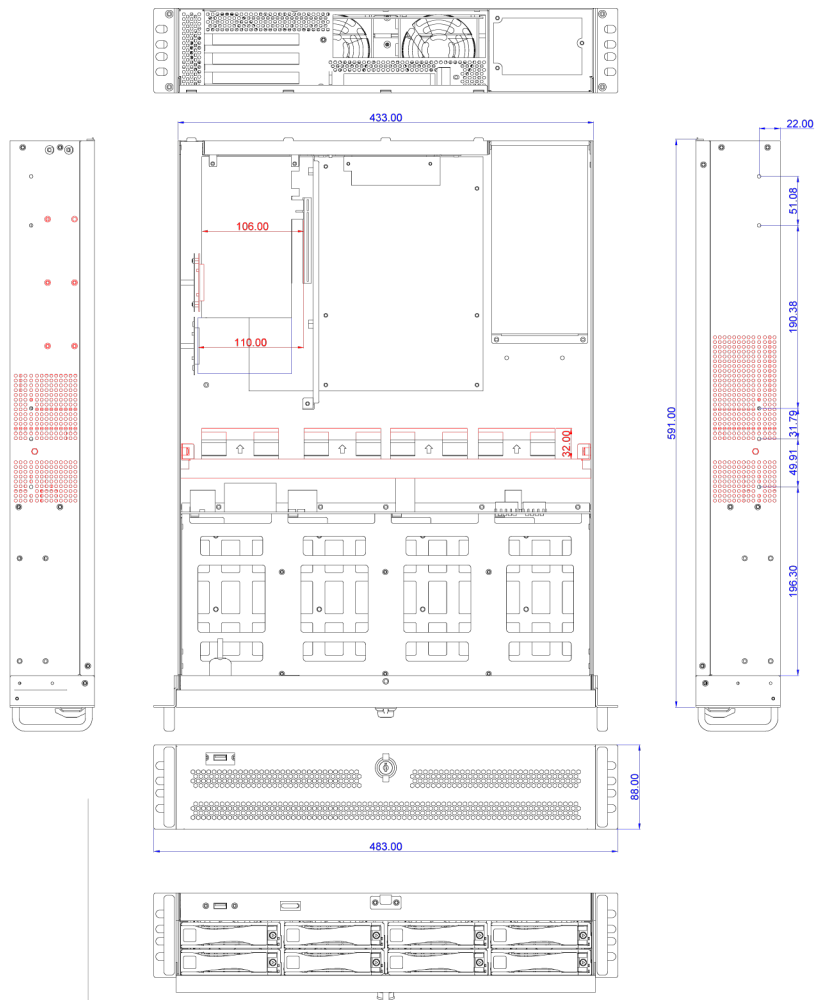

\*HD analog models support both standard and HD analog cameras

Hardware			
<b>CPU</b>	Gen 10 Intel W-1270E Xeon w/8 cores, 16 thread	<b>Storage Capacity</b>	Up to 144TB (8 x 18TB)
<b>RAM</b>	16GB (2x 8GB)	<b>Storage Drive Type</b>	SATA HDD
<b>NIC / USB / Serial Port</b>	2 X 1GBps / Front: 1x USB 3.0; Rear: 4x USB 3.0 / 1 (RS-232)	<b>Hot-swappable Drives</b>	Yes, 8 removable storage bays
<b>Monitor Outputs</b>	1 x D-Sub port w/ max resolution of 1920x1200@60Hz 1 x HDMI ports 1 x DisplayPorts, Supports up to 3 simultaneous displays	<b>Physical</b>	<b>Weight:</b> 32lbs (No HDD) / 40lbs (8x HDD) <b>Width:</b> 19.015 in / 483 mm <b>Height:</b> 3.496 in / 88.8 mm <b>Depth:</b> 23.267 in / 591 mm
<b>DisplayPort Support</b>	Max Res: 4096x2304@60 Hz. Support for DisplayPort 1.4 version, HDCP 2.3, and HDR.)	<b>HDMI Support</b>	Max Res: 4096x2160@30 Hz. Support for HDMI 1.4 version and HDCP 2.3
<b>Warranty</b>	<b>Software-</b> 3 Years   <b>Hardware</b> - 3 Years	<b>Physical OS Drive</b>	256GB M.2 NVME SSD
<b>IP Camera Inputs</b>	Up to 96 Channels	<b>Operating Temperature</b>	40° to 95°F / 4.5° to 35° C
<b>Audio Input Interface:</b>	3.5mm Output	<b>Storage Temperature:</b>	14° to 140°F / -10° to 60° C
<b>Certifications</b>	CE, FCC, NEMKO (US and Canada), UKCA, NDA Compliant	<b>Electrical</b>	<b>Voltage:</b> 115VAC/60Hz; 230VAC/50Hz <b>Wattage:</b> 500 W

Back Plate Image

Dimensional Drawing

Unit: mm