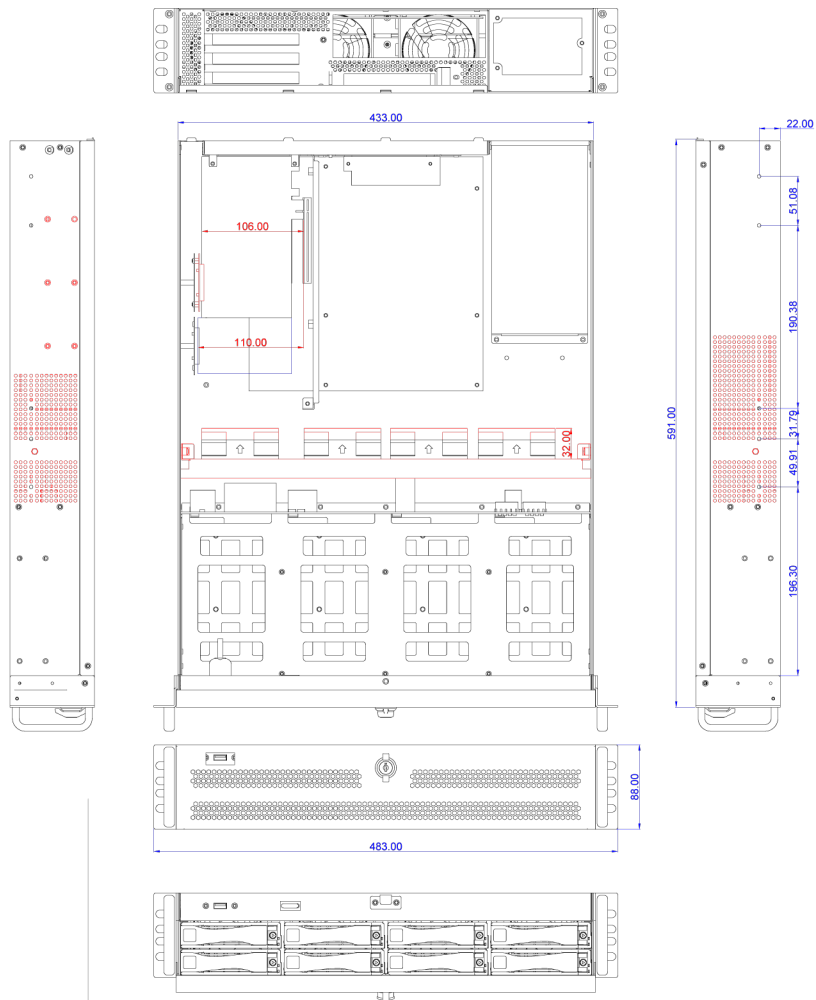

\*HD analog models support both standard and HD analog cameras

Hardware			
<b>CPU</b>	Gen 10 Intel W-1270E Xeon w/8 cores, 16 thread	<b>Storage Capacity</b>	Up to 144TB (8 x 18TB)
<b>RAM</b>	16GB (2x 8GB)	<b>Storage Drive Type</b>	SATA HDD
<b>NIC / USB / Serial Port</b>	2 X 1GBps / Front: 1x USB 3.0; Rear: 4x USB 3.0 / 1 (RS-232)	<b>Hot-swappable Drives</b>	Yes, 8 removable storage bays
<b>Monitor Outputs</b>	1 x D-Sub port w/ max resolution of 1920x1200@60Hz 1 x HDMI ports 1 x DisplayPorts, Supports up to 3 simultaneous displays	<b>Physical</b>	<b>Weight:</b> 32lbs (No HDD) / 40lbs (8x HDD) <b>Width:</b> 19.015 in / 483 mm <b>Height:</b> 3.496 in / 88.8 mm <b>Depth:</b> 3.267 in / 591 mm
<b>DisplayPort Support</b>	Max Res: 4096x2304@60 Hz. Support for DisplayPort 1.4 version, HDCP 2.3, and HDR.)	<b>HDMI Support</b>	Max Res: 4096x2160@30 Hz. Support for HDMI 1.4 version and HDCP 2.3
<b>Warranty</b>	<b>Software-</b> 3 Years   <b>Hardware</b> - 3 Years	<b>Physical OS Drive</b>	256GB M.2 NVME SSD
<b>IP Camera Inputs</b>	Up to 96 Channels	<b>Operating Temperature</b>	40° to 95°F / 4.5° to 35° C
<b>Audio Input Interface:</b>	3.5mm Output	<b>Storage Temperature:</b>	14° to 140°F / -10° to 60° C
<b>Certifications</b>	CE, FCC, NEMKO (US and Canada), UKCA, NDAA Compliant	<b>Electrical</b>	<b>Voltage:</b> 115VAC/60Hz; 230VAC/50Hz <b>Wattage:</b> 500 W

Back Plate Image

Dimensional Drawing

Unit: mm