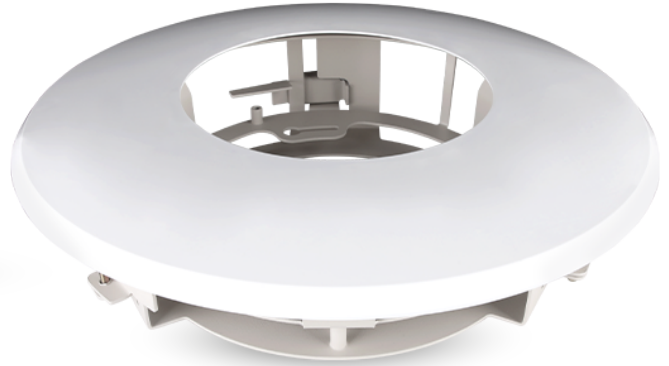

VISIX VX-FM-BRO3

IN-CEILING FLUSH MOUNT FOR SURROUND CAM

MOUNT SPECIFICATIONS

Spec	Description
Material	Steel Sheet
Color	White
Dimensions	315mm x 84.6mm
Weight	1300g
Compatible Cameras:	VX-20M-SURROUND-OD-RAW

DIMENSIONAL DRAWING