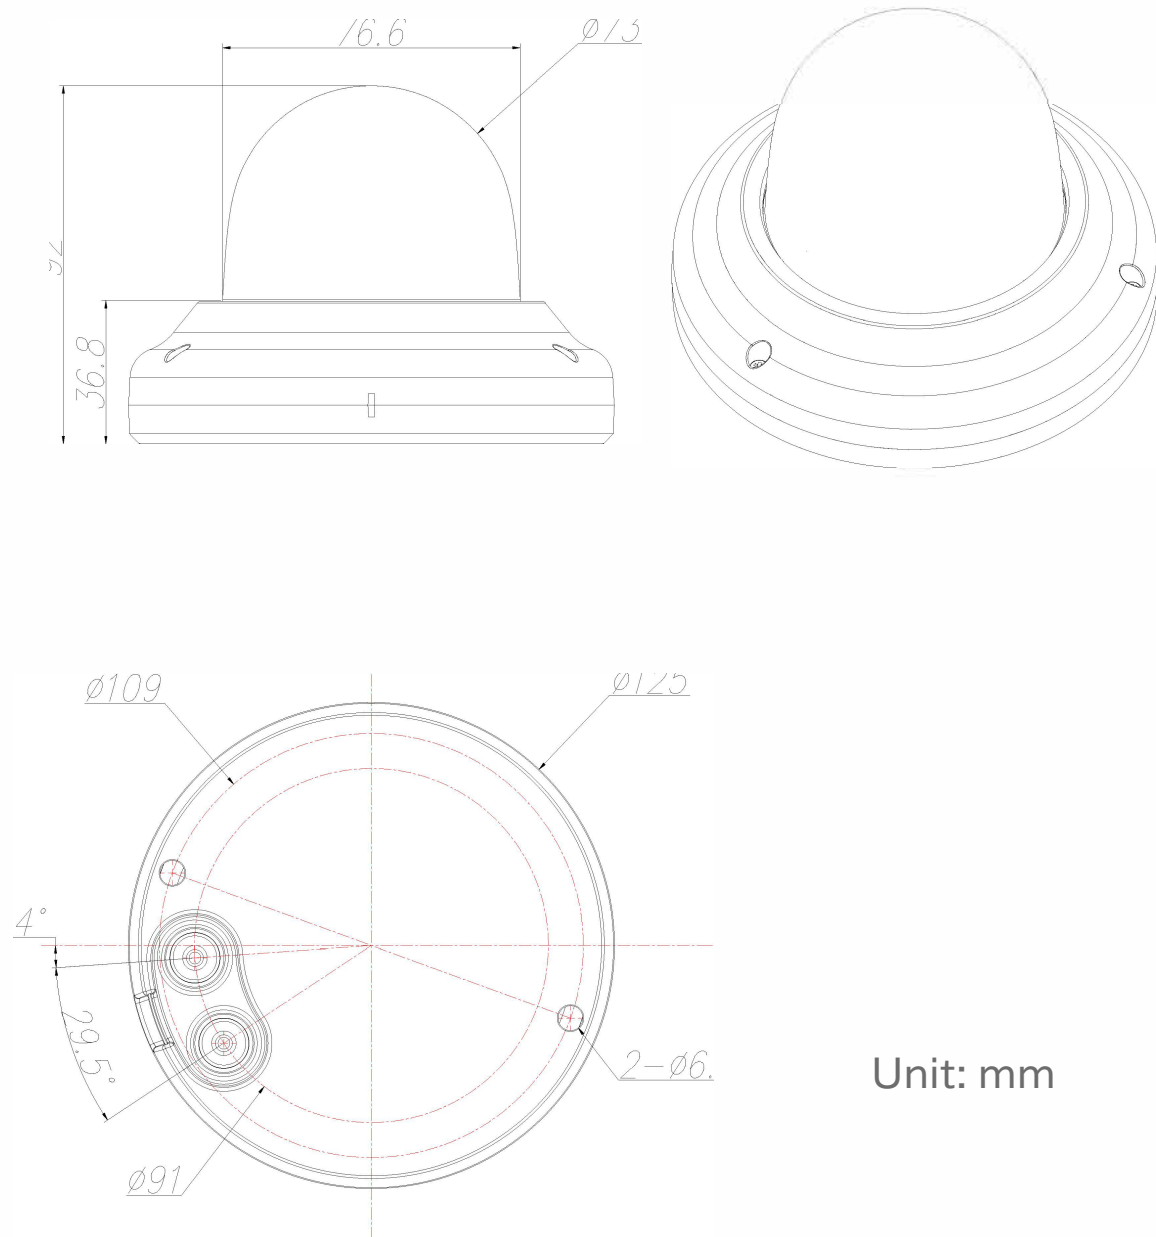

Available Mounts

VX-PM-BC10
Pendant Mount

VX-WM-BW10
Wall Mount

VX-JB-BJC03
Junction Box

VX-GP-02
Gang Plate

VX-PM-BC10-KIT
Pendant Mount Kit

Hardware

Image Sensor	1/2.8" 8M CMOS	Sensor Max Resolution	3840(H)x2160(V)
Lens	2.7~13.5mm	Frame Rate	30fps
Aperture	F1.4	Operating Temperature	-30°~ 50°C (-22° ~ 122°F)
Lens Type	Motorized	Operating Humidity	10-90% RH (Non-Condensing)
Angle of View	Horizontal: Approx. 90.3° (Wide) to 33.1° (Tele)	Impact Protection	IK10
MIN. Illumination	0.09Lux 0Lux with IR (F1.4)	IP Rating	IP67
IR Distance	30m (100 ft)	Material	Chassis: Aluminum Dome: Lexan 143R
IR LEDs	H2IR	Dimensions (W x D x H)	125mm x 92mm
Shutter Speed	Auto / Manual (1/30 ~ 1/32000), Anti-Flicker, Slow Shutter(2X, 3X, 5X, 6X, 7.5X, 10X)	Weight	0.52kg
Day & Night	TDN (True Day & Night)	Edge storage	1TB Max Micro SD/SDHC/SDXC (VIGIL CLOUD Max 256GB)
Wide Dynamic Range (WDR)	120dB	Power supply	DC12V (Adapter not included), PoE IEEE 802.3af Class3
Certifications	FCC Part 15, Subpart B, Class A CAN ICES-3 (A)/NMB-3(A) UL and ULC Safety CE NDAA Compliant	Power consumption	DC12V Max 10.2W PoE Max 12.5W
Ethernet	RJ45 (10/100Base-T)	Alarm In / Out	1 [1.0Vms, 3K ohm]/1
Internal Mic	Yes	Audio Compression	G.711
Audio In / Out	1[1.0Vms, 3K ohm]/1	SIP/VoIP Support	SIP VoIP

Dimensional Drawing

Unit: mm