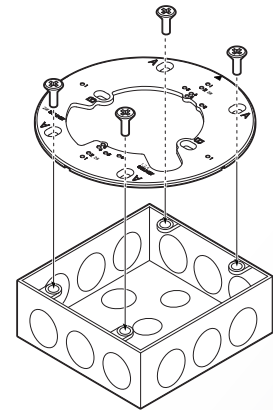

VISIX Gang Plate-GPO2

Mount Specifications

Material	Aluminum
Color	White
Dimensions	150mm x 3mm
Weight	91.5g

VX-GP-02 Dimensions

Mounting Gang Plate to Gang Box (Optional)

A : 4-11/16" Square Box

B : Handy Boxes