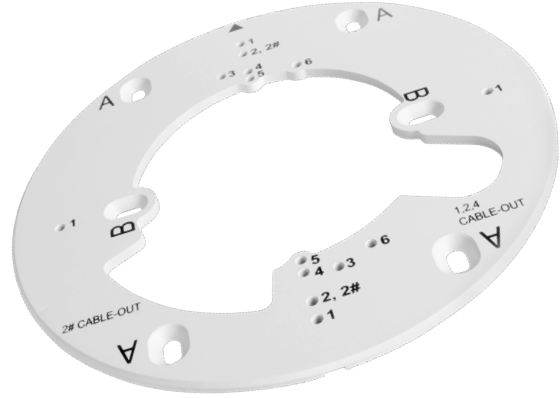

VISIX Gang Plate-GPO2

Mount Specifications

Material	Aluminum
Color	White
Dimensions	150mm x 3mm
Weight	91.5g

VX-GP-02 Dimensions

Mounting Gang Plate to Gang Box (Optional)

A : 4-11/16" Square Box

B : Handy Boxes