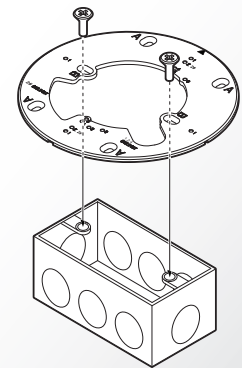

VISIX Gang Plate-GPO2

Mount Specifications

Material	Aluminum
Color	White
Dimensions	150mm x 3mm
Weight	91.5g

VX-GP-02 Dimensions

Mounting Gang Plate to Gang Box (Optional)

A : 4-11/16" Square Box

B : Handy Boxes