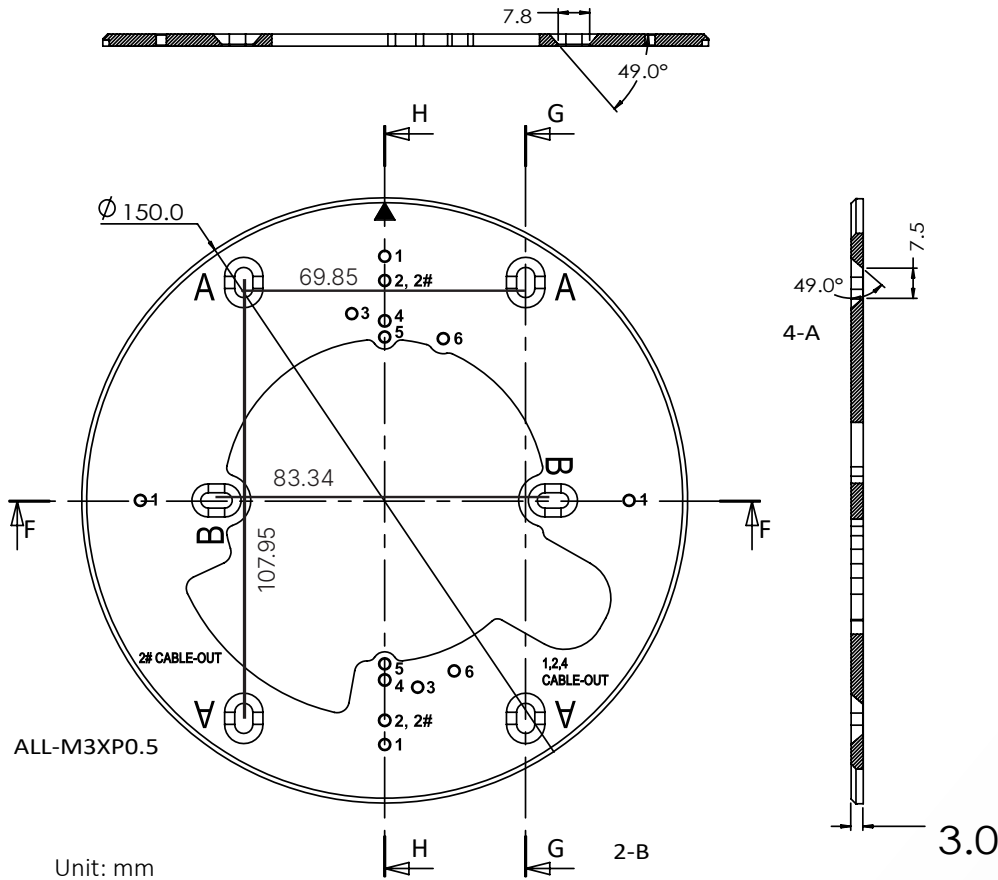

VISIX Gang Plate-GPO2

Mount Specifications

Material	Aluminum
Color	White
Dimensions	150mm x 3mm
Weight	91.5g

VX-GP-02 Dimensions

Mounting Gang Plate to Gang Box (Optional)

A : 4-11/16" Square Box

B : Handy Boxes