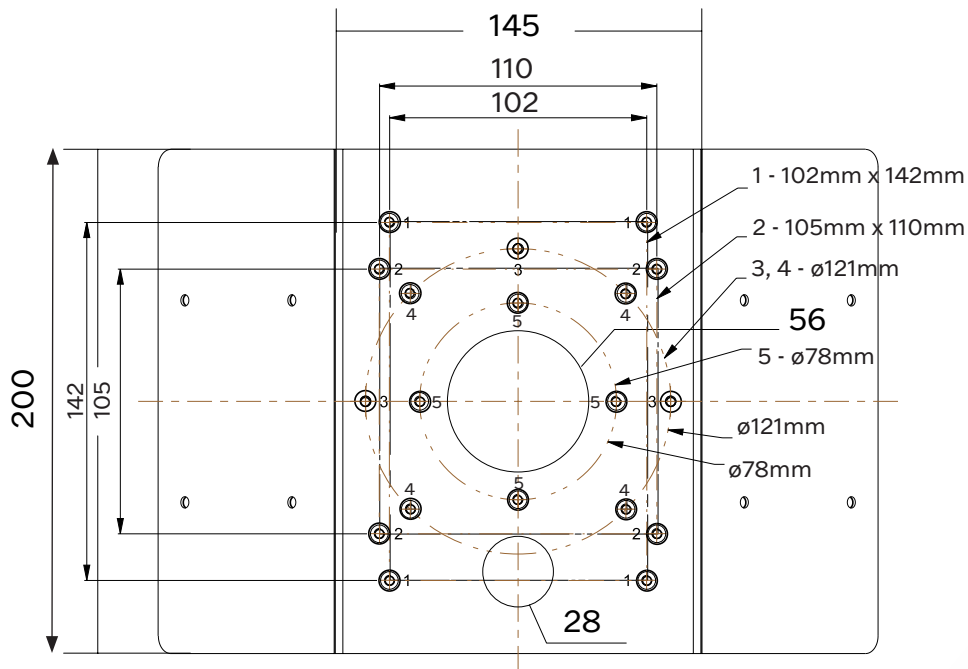

VISIX Corner Mount Bracket - BC01

Mount Specifications

Material	Aluminum
Color	White
Dimensions	145mm x 200mm
Weight	1310g

VX-CM-BC01 Dimensions

Mount Point 1: 102mm x 142mm
Mount Point 2: 105mm x 110mm
Mount Point 3-4: \varnothing 121mm
Mount Point 5: \varnothing 78mm

Unit: mm