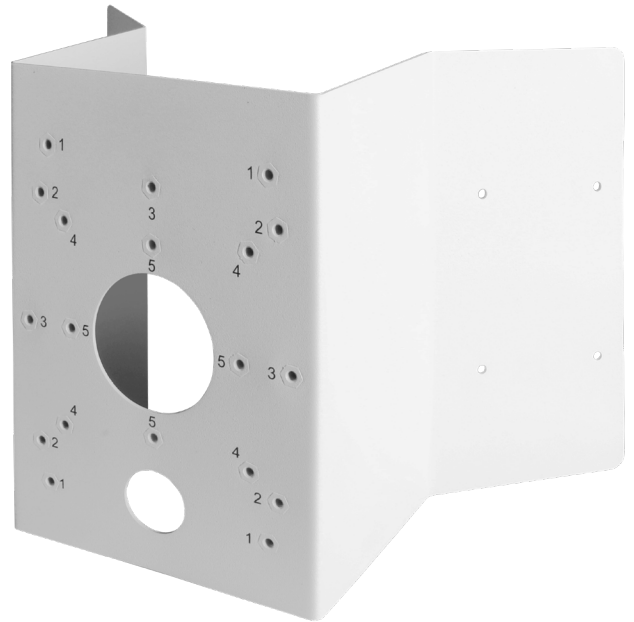

VISIX Corner Mount Bracket - BC01

Mount Specifications

Material	Aluminum
Color	White
Dimensions	145mm x 200mm
Weight	1310g

VX-CM-BC01 Dimensions

Mount Point 1: 102mm x 142mm
Mount Point 2: 105mm x 110mm
Mount Point 3-4: \varnothing 121mm
Mount Point 5: \varnothing 78mm

Unit: mm