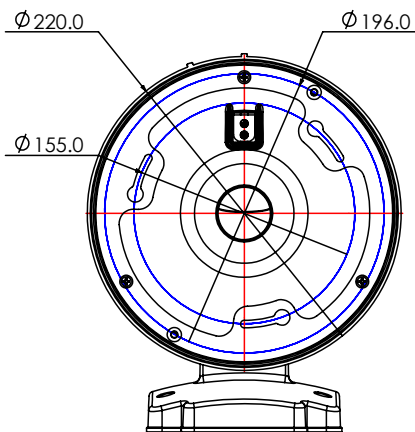

VISIX Wall Mount - VX-WM-BW15

Mount Specifications

Material	Aluminum
Color	White
Dimensions	258.5mm x 263mm
Weight	1800g

VX-WM-BW15 Dimensions

Unit: mm