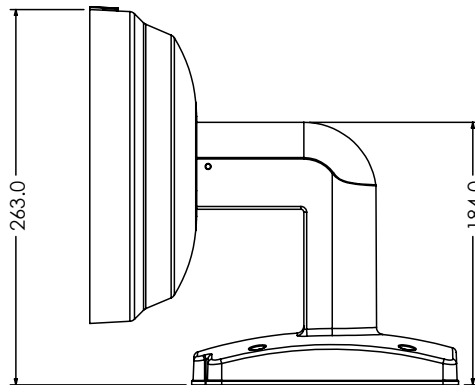

VISIX Wall Mount - VX-WM-BW15

Mount Specifications

Material	Aluminum
Color	White
Dimensions	258.5mm x 263mm
Weight	1800g

VX-WM-BW15 Dimensions

Unit: mm