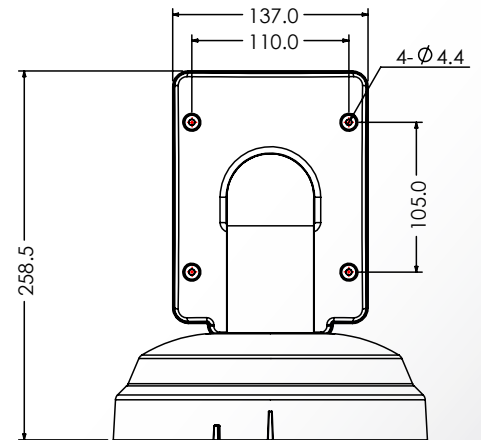

VISIX Wall Mount - VX-WM-BW15

Mount Specifications

Material	Aluminum
Color	White
Dimensions	258.5mm x 263mm
Weight	1800g

VX-WM-BW15 Dimensions

Unit: mm