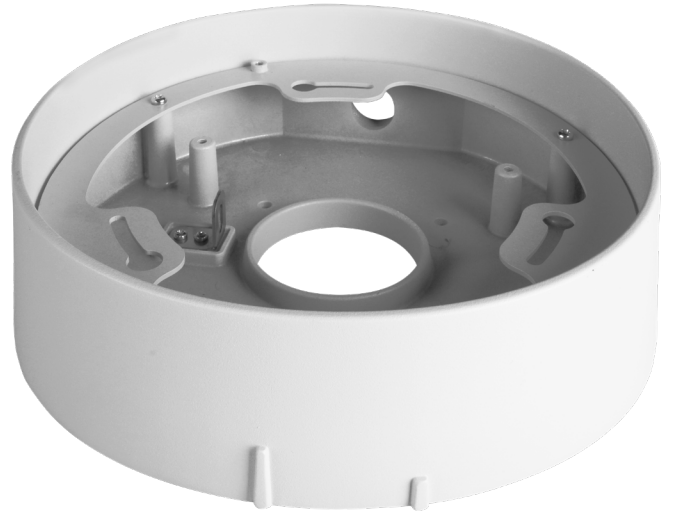

VISIX Junction Box Mount - VX-JB-BCJ06

Mount Specifications

Material	Aluminum
Color	White
Dimensions	225mm x 60mm
Weight	1200g

VX-JB-BCJ06 Dimensions

Unit: mm