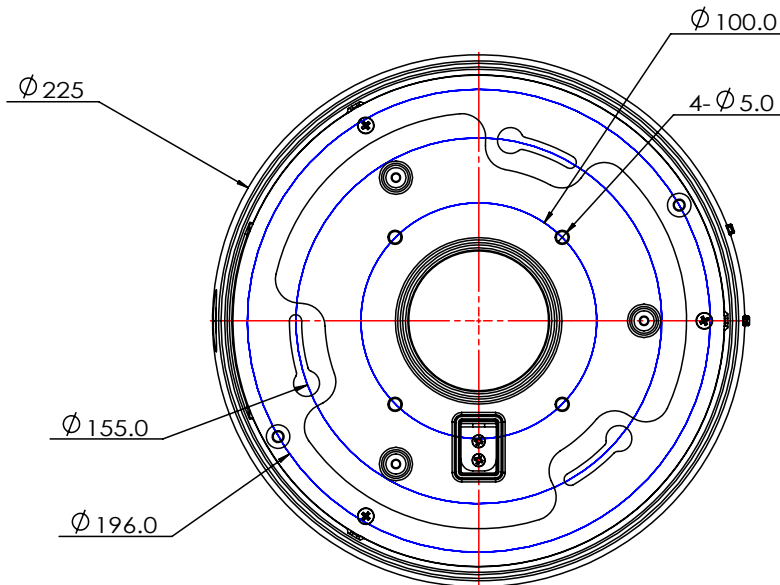

VISIX Junction Box Mount - VX-JB-BCJ06

Mount Specifications

Material	Aluminum
Color	White
Dimensions	225mm x 60mm
Weight	1200g

VX-JB-BCJ06 Dimensions

Unit: mm