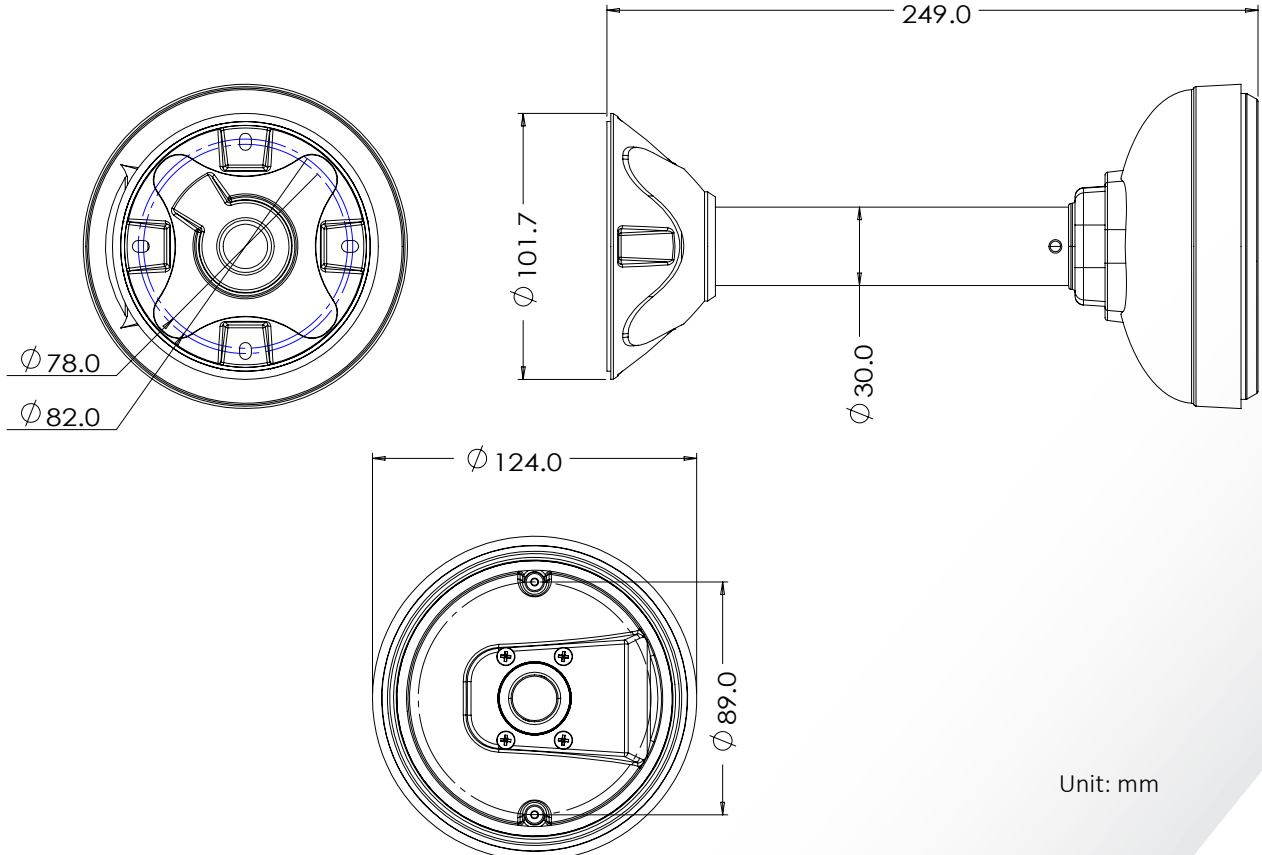

VISIX Pendant Mount Bracket - BC11

Mount Specifications

Material	Aluminum
Color	White
Dimensions	124mm x 249mm
Weight	670g

VX-PM-BC11 Dimensions

Unit: mm